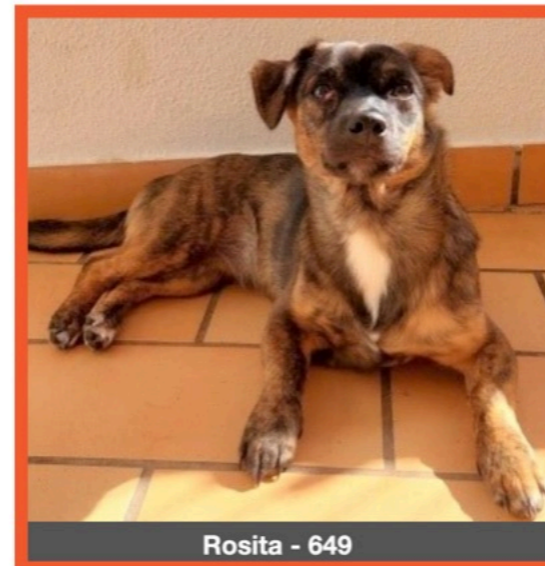

**Poppy - 642**

**Kronos - 643**

**Thor - 644**

**Flocka - 645**

**Laila - 646**

**These are the dogs that StreetLife has sterilised - No 600 to 700. We could not do this without our supporters. Working together, we can reduce the number of unwanted puppies and stray dogs in the East Algarve.**

**Page 5**

**Fofinha - 647**

**Lili - 648**

**Rosita - 649**

**Pipoca - 650**

**Cookie - 651**

**Lili - 652**

**Paco - 653**