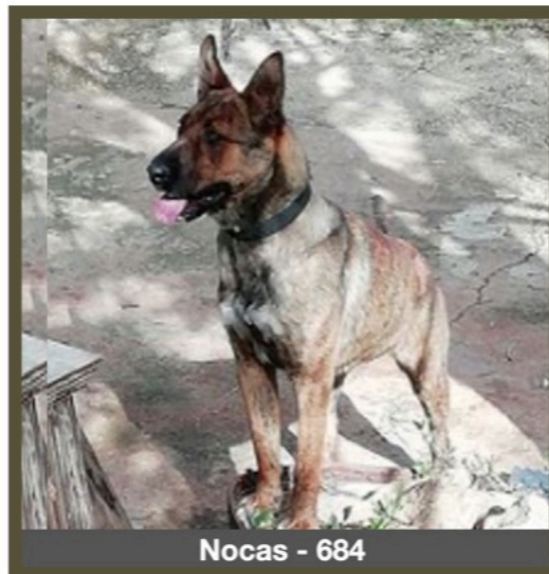

**Page 7**

**Pipoca - 671**

**Kira - 672**

**Loki - 673**

**Jumpy - 674**

**Miny - 675**

**Anita - 676**

**Mel - 677**

**Sheena - 678**

**Perdida - 679**

**Julia - 680**

**Jessica - 681**

**Estrelinha - 682**

**These are the dogs that StreetLife has sterilised - No 600 to 700. We could not do this without our supporters. Working together, we can reduce the number of unwanted puppies and stray dogs in the East Algarve.**

**Page 8**

**Mel - 683**

**Nocas - 684**

**Fofinha - 685**

**Mel - 686**

**Kiko - 687**

**Luna - 688**

**Drago - 689**