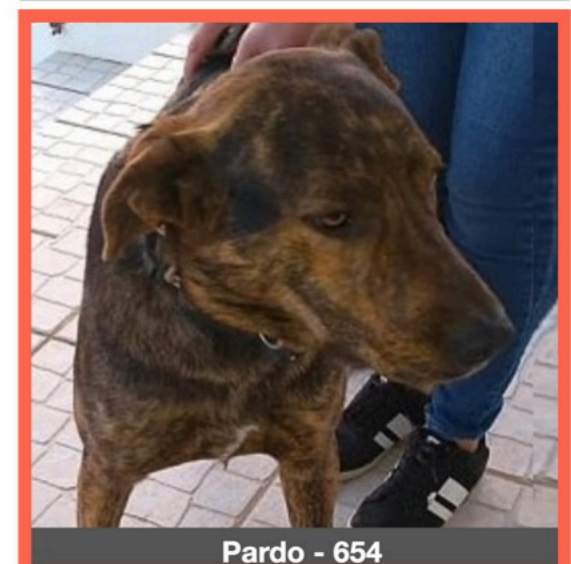

**Poppy - 642**

**Kronos - 643**

**Thor - 644**

**Flocka - 645**

**Laila - 646**

**These are the dogs that StreetLife has sterilised - No 600 to 700. We could not do this without our supporters. Working together, we can reduce the number of unwanted puppies and stray dogs in the East Algarve.**

**Page 5**

**Fofinha - 647**

**Lili - 648**

**Rosita - 649**

**Pipoca - 650**

**Cookie - 651**

**Lili - 652**

**Paco - 653**

**Pardo - 654**

**Rufia - 655**

**Sasha - 656**

**Elsie - 657**

**Atena - 658**

**These are the dogs that StreetLife has sterilised - No 600 to 700. We could not do this without our supporters. Working together, we can reduce the number of unwanted puppies and stray dogs in the East Algarve.**