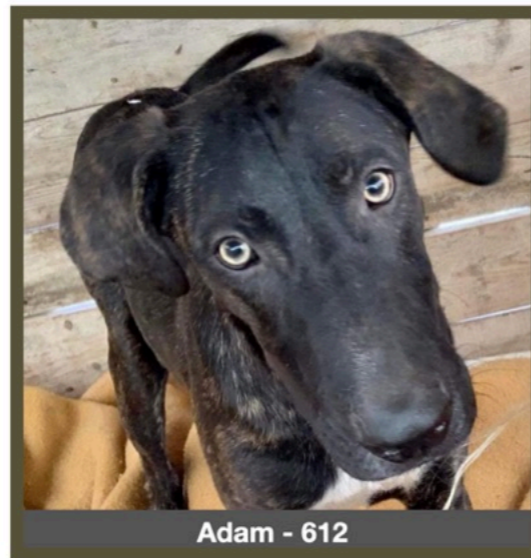

These are the dogs that StreetLife has sterilised - No 600 to 700. We could not do this without our supporters. Working together, we can reduce the number of unwanted puppies and stray dogs in the East Algarve.

Page 2