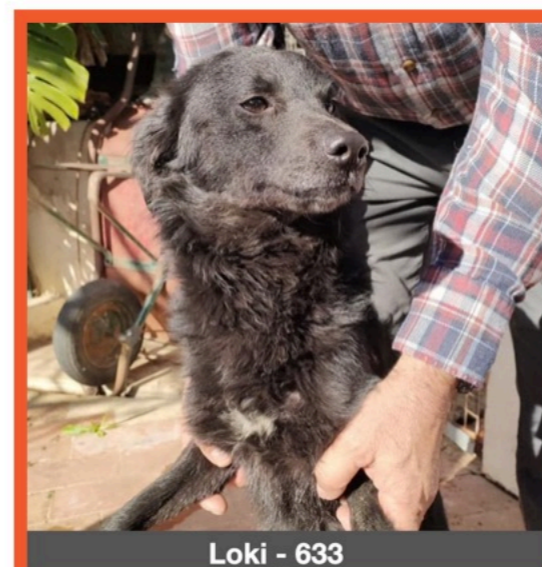

**Liz - 618**

**Maia - 619**

**Pandora - 620**

**Ariel - 621**

**Kaya - 622**

**These are the dogs that StreetLife has sterilised - No 600 to 700. We could not do this without our supporters. Working together, we can reduce the number of unwanted puppies and stray dogs in the East Algarve.**

**Page 3**

Oreo - 623

Nené - 624

Luna - 625

Sol - 626

Cookie - 627

Lili - 628

Queenie - 629

Woody - 630

Borboleta - 631

Laika - 632

Loki - 633

Moly - 634

**These are the dogs that StreetLife has sterilised - No 600 to 700. We could not do this without our supporters. Working together, we can reduce the number of unwanted puppies and stray dogs in the East Algarve.**