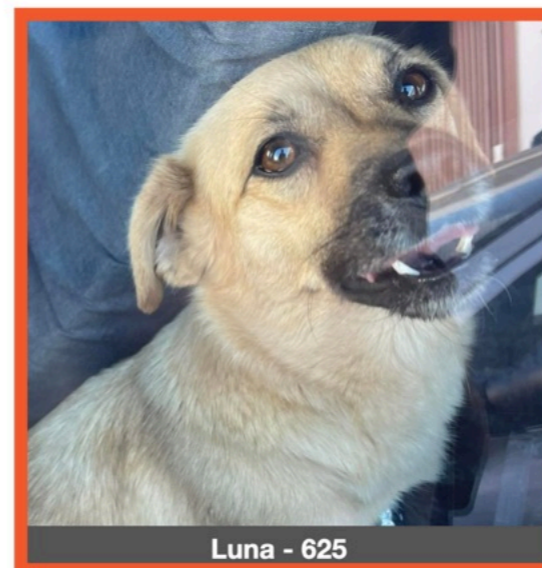

These are the dogs that StreetLife has sterilised - No 600 to 700. We could not do this without our supporters. Working together, we can reduce the number of unwanted puppies and stray dogs in the East Algarve.

Page 3