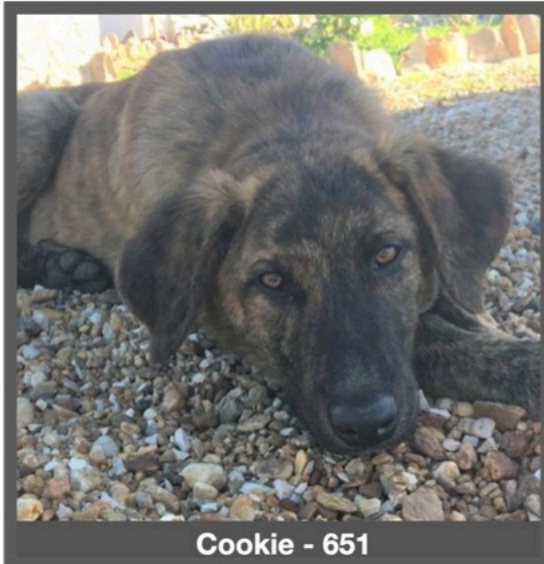

**Poppy - 642**

**Kronos - 643**

**Thor - 644**

**Flocka - 645**

**Laila - 646**

**These are the dogs that StreetLife has sterilised - No 600 to 700. We could not do this without our supporters. Working together, we can reduce the number of unwanted puppies and stray dogs in the East Algarve.**

**Page 5**

**Fofinha - 647**

**Lili - 648**

**Rosita - 649**

**Pipoca - 650**

**Cookie - 651**

**Lili - 652**

**Paco - 653**

**Pardo - 654**

**Rufia - 655**

**Sasha - 656**

**Elsie - 657**

**Atena - 658**

**These are the dogs that StreetLife has sterilised - No 600 to 700. We could not do this without our supporters. Working together, we can reduce the number of unwanted puppies and stray dogs in the East Algarve.**