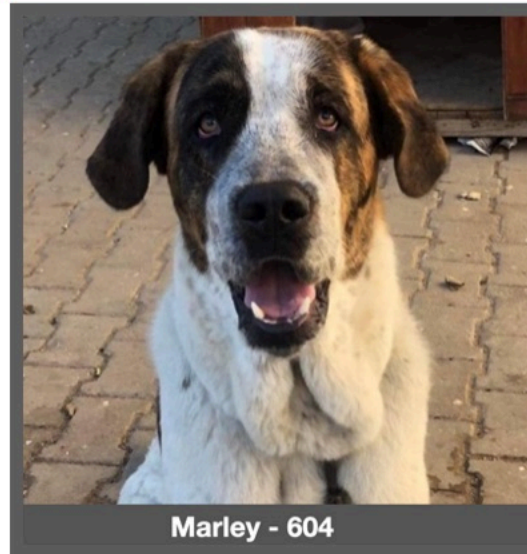

**These are the dogs that StreetLife has sterilised - No 600 to 700. We could not do this without our supporters. Working together, we can reduce the number of unwanted puppies and stray dogs in the East Algarve.**